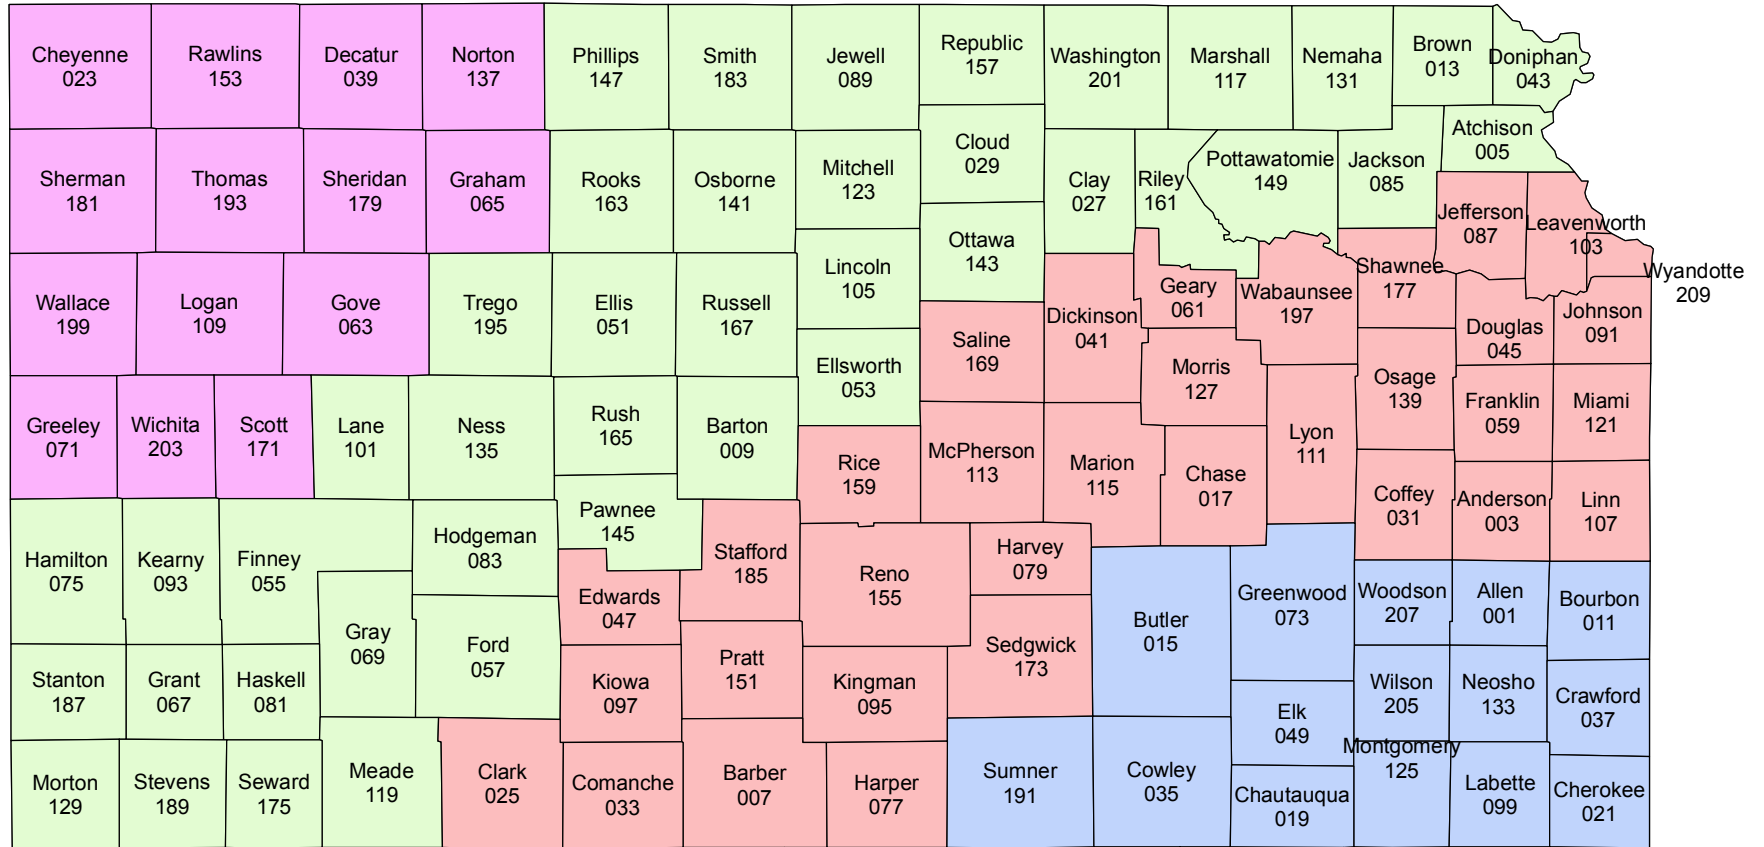

# Kansas 2015 Crop Year Initial Planting Dates for Corn

March 20, 2015
  April 1, 2015
  April 10, 2015
  April 5, 2015

Risk Management Agency  
 United States Department of Agriculture  
 Topeka Regional Office  
 Telephone: (785) 228-5512  
 January 2015