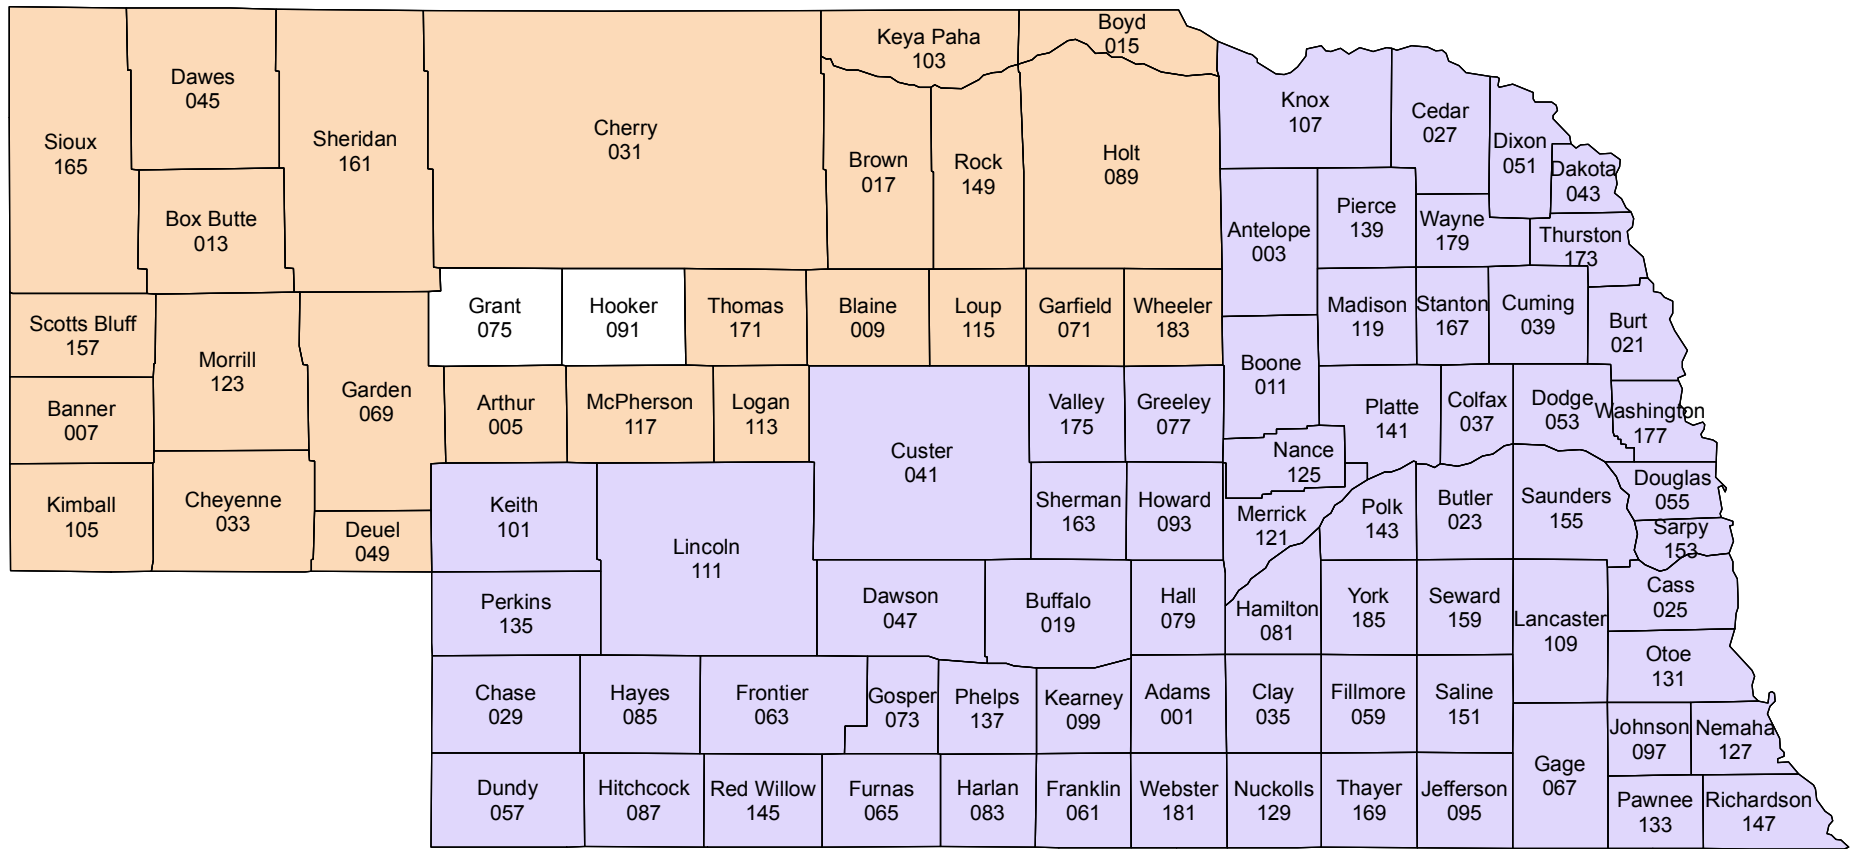

# Nebraska

## 2015 Crop Year Initial Planting Dates for Corn

April 10, 2015  
 April 15, 2015

Risk Management Agency  
 United States Department of Agriculture  
 Topeka Regional Office  
 Telephone: (785) 228-5512  
 January 2015