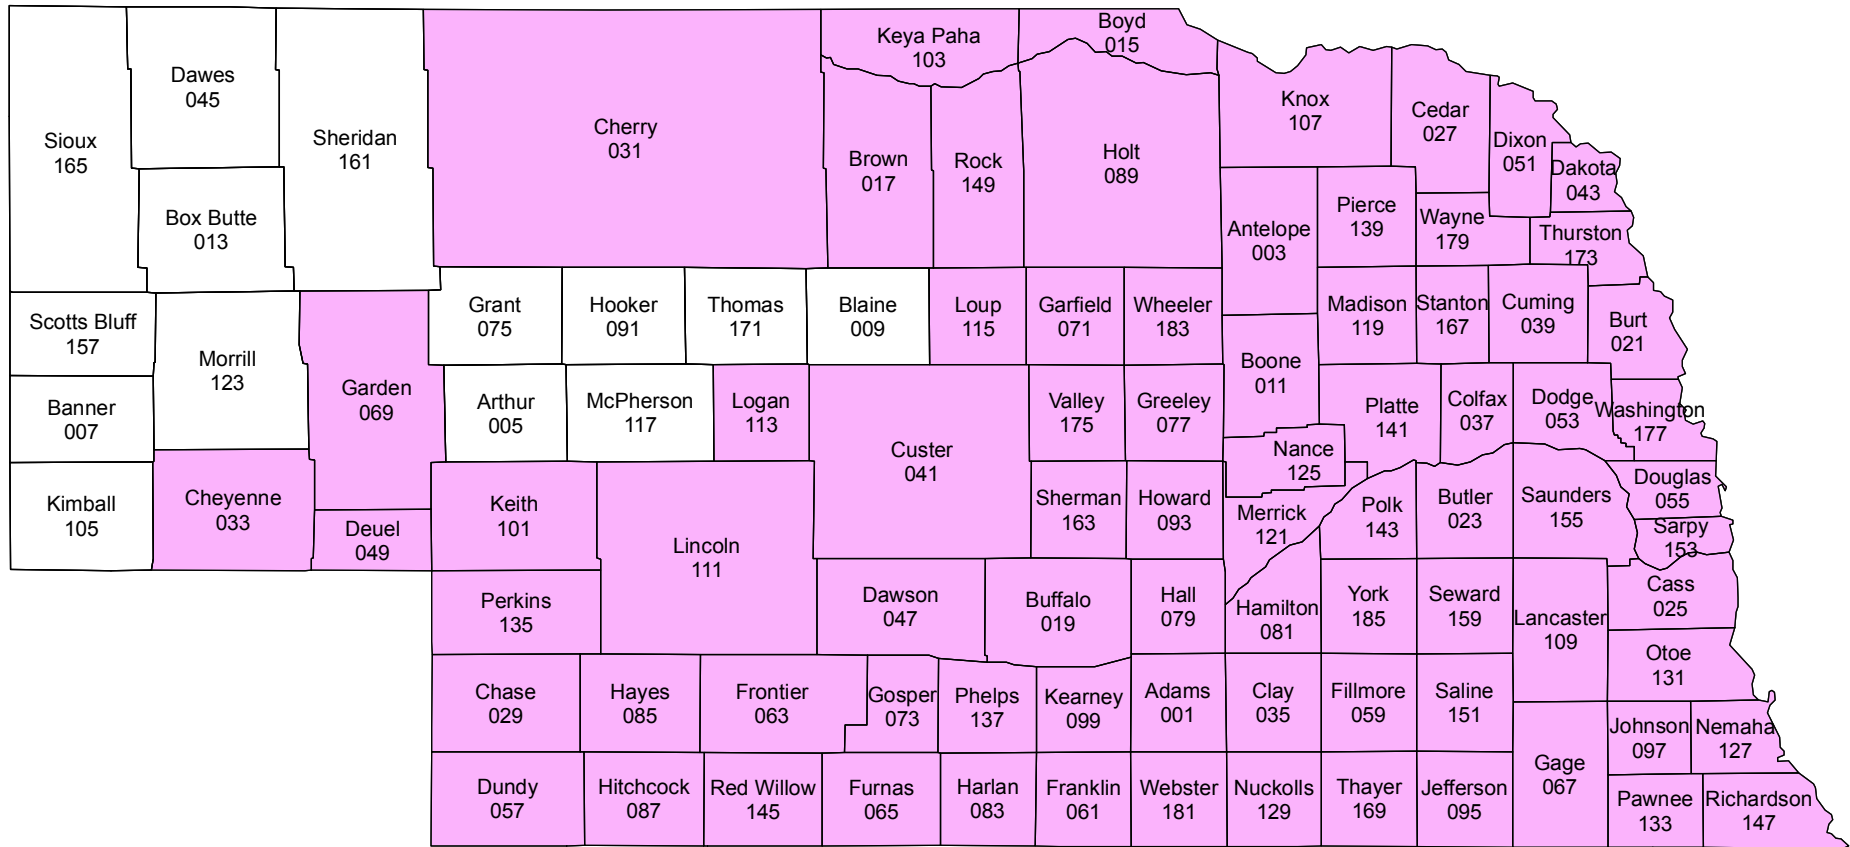

Nebraska

2015 Crop Year Initial Planting Dates for Soybeans

April 25, 2013

Risk Management Agency
 United States Department of Agriculture
 Topeka Regional Office
 Telephone: (785) 228-5512
 January 2015