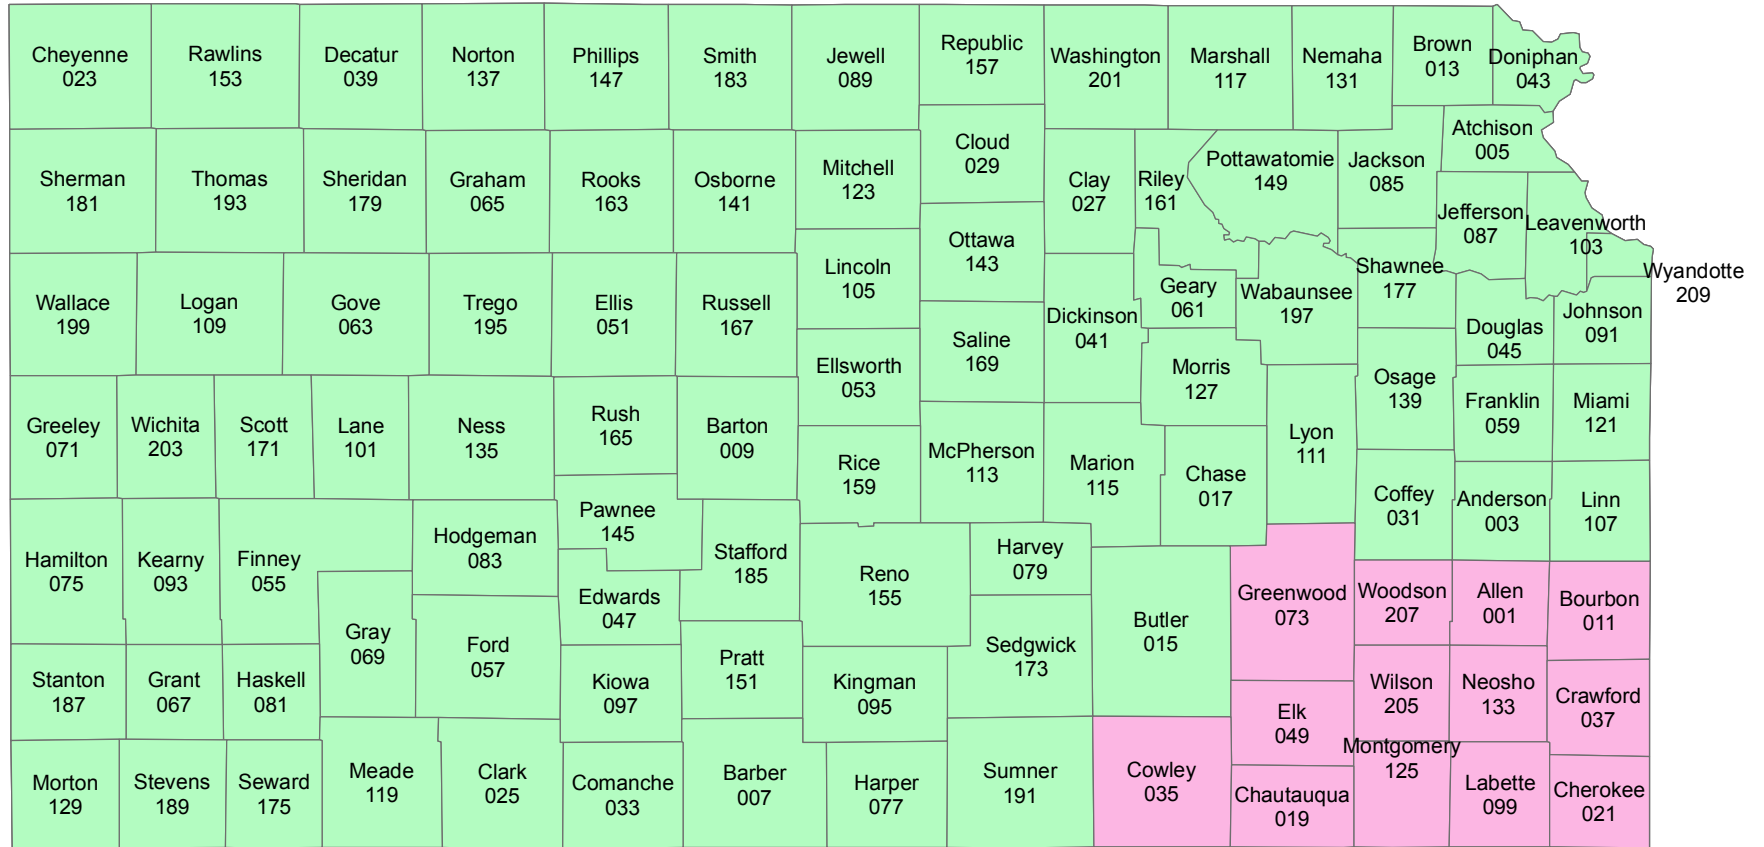

Kansas

2015 Crop Year Final Planting Dates for Corn

May 15, 2015
 May 25, 2015

Risk Management Agency
 United States Department of Agriculture
 Topeka Regional Office
 Telephone: (785) 228-5512
 January 2015