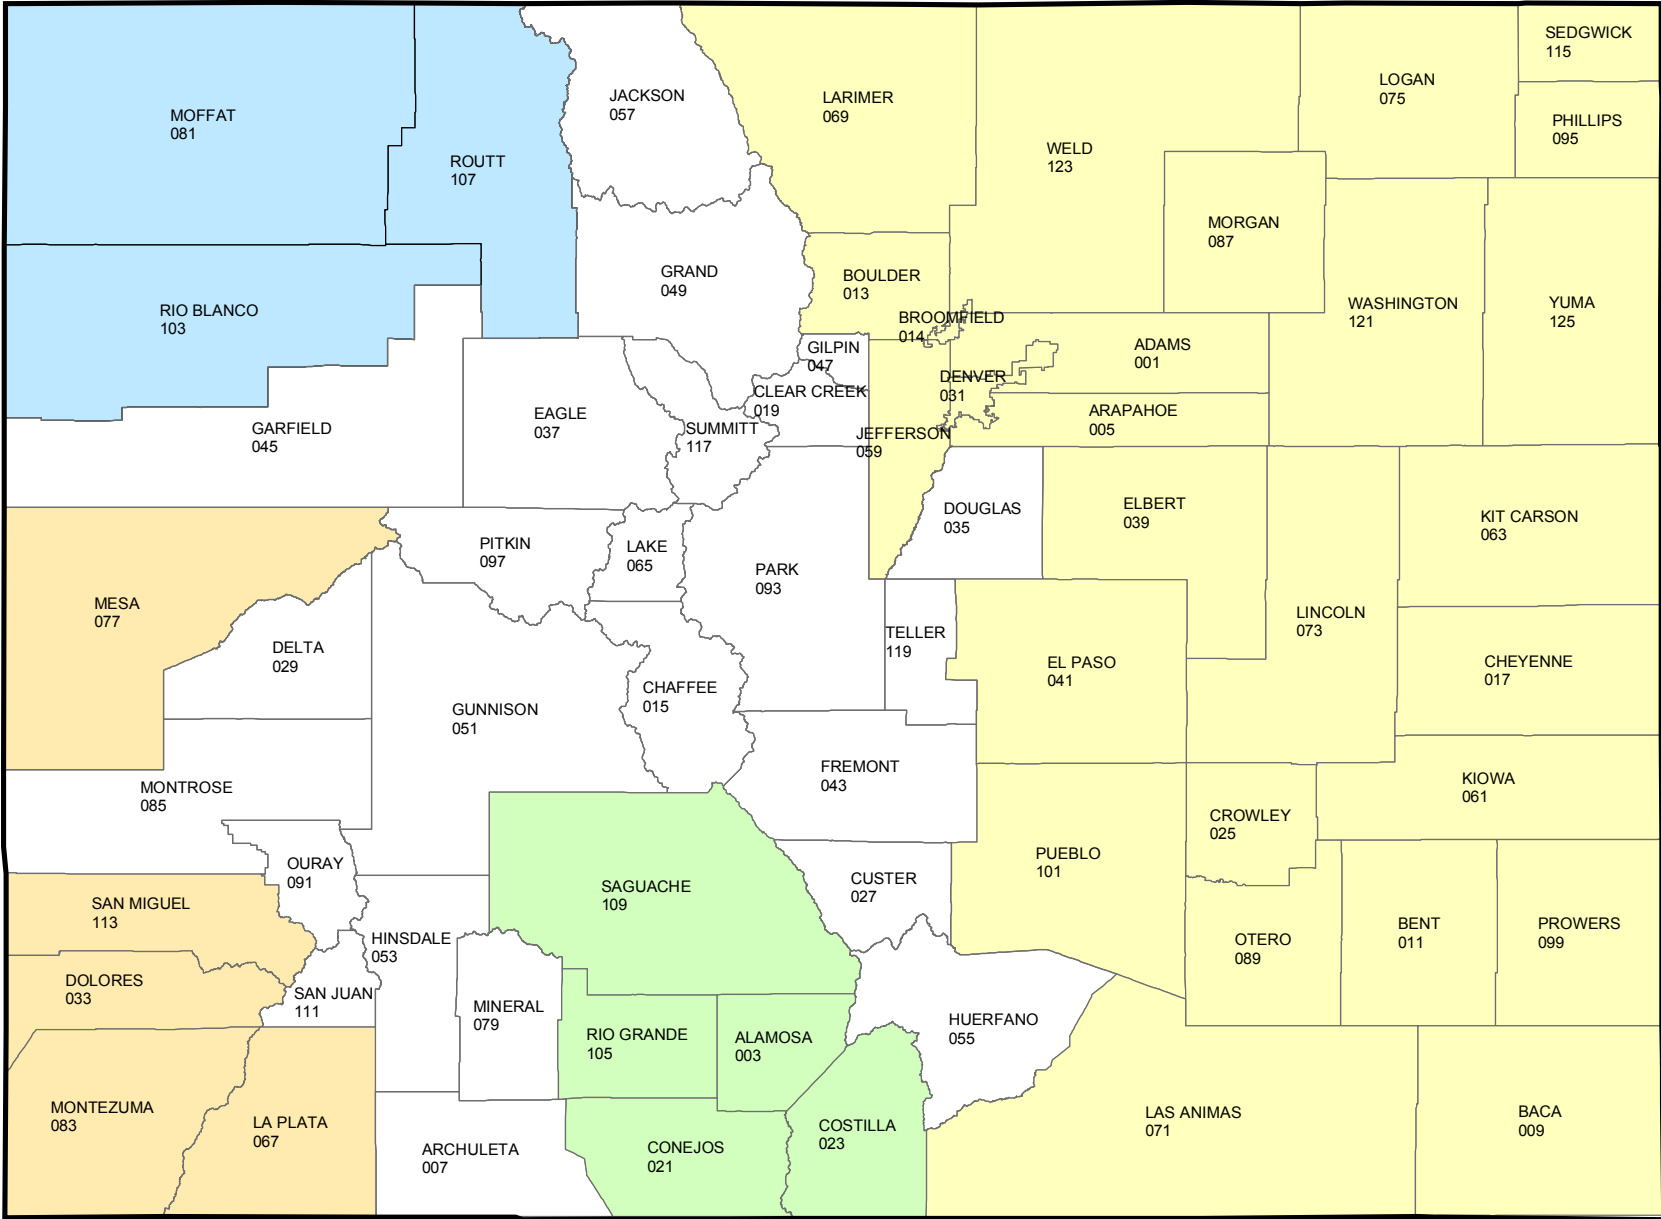

COLORADO - WHEAT

2015 Crop Year Final Planting Dates

 May 15, 2015	 October 15, 2014
 October 31, 2014 / May 15, 2015	 October 31, 2014 / May 31, 2015

USDA/Risk Management Agency
 Topeka Regional Office
 Telephone: (785) 228-5512