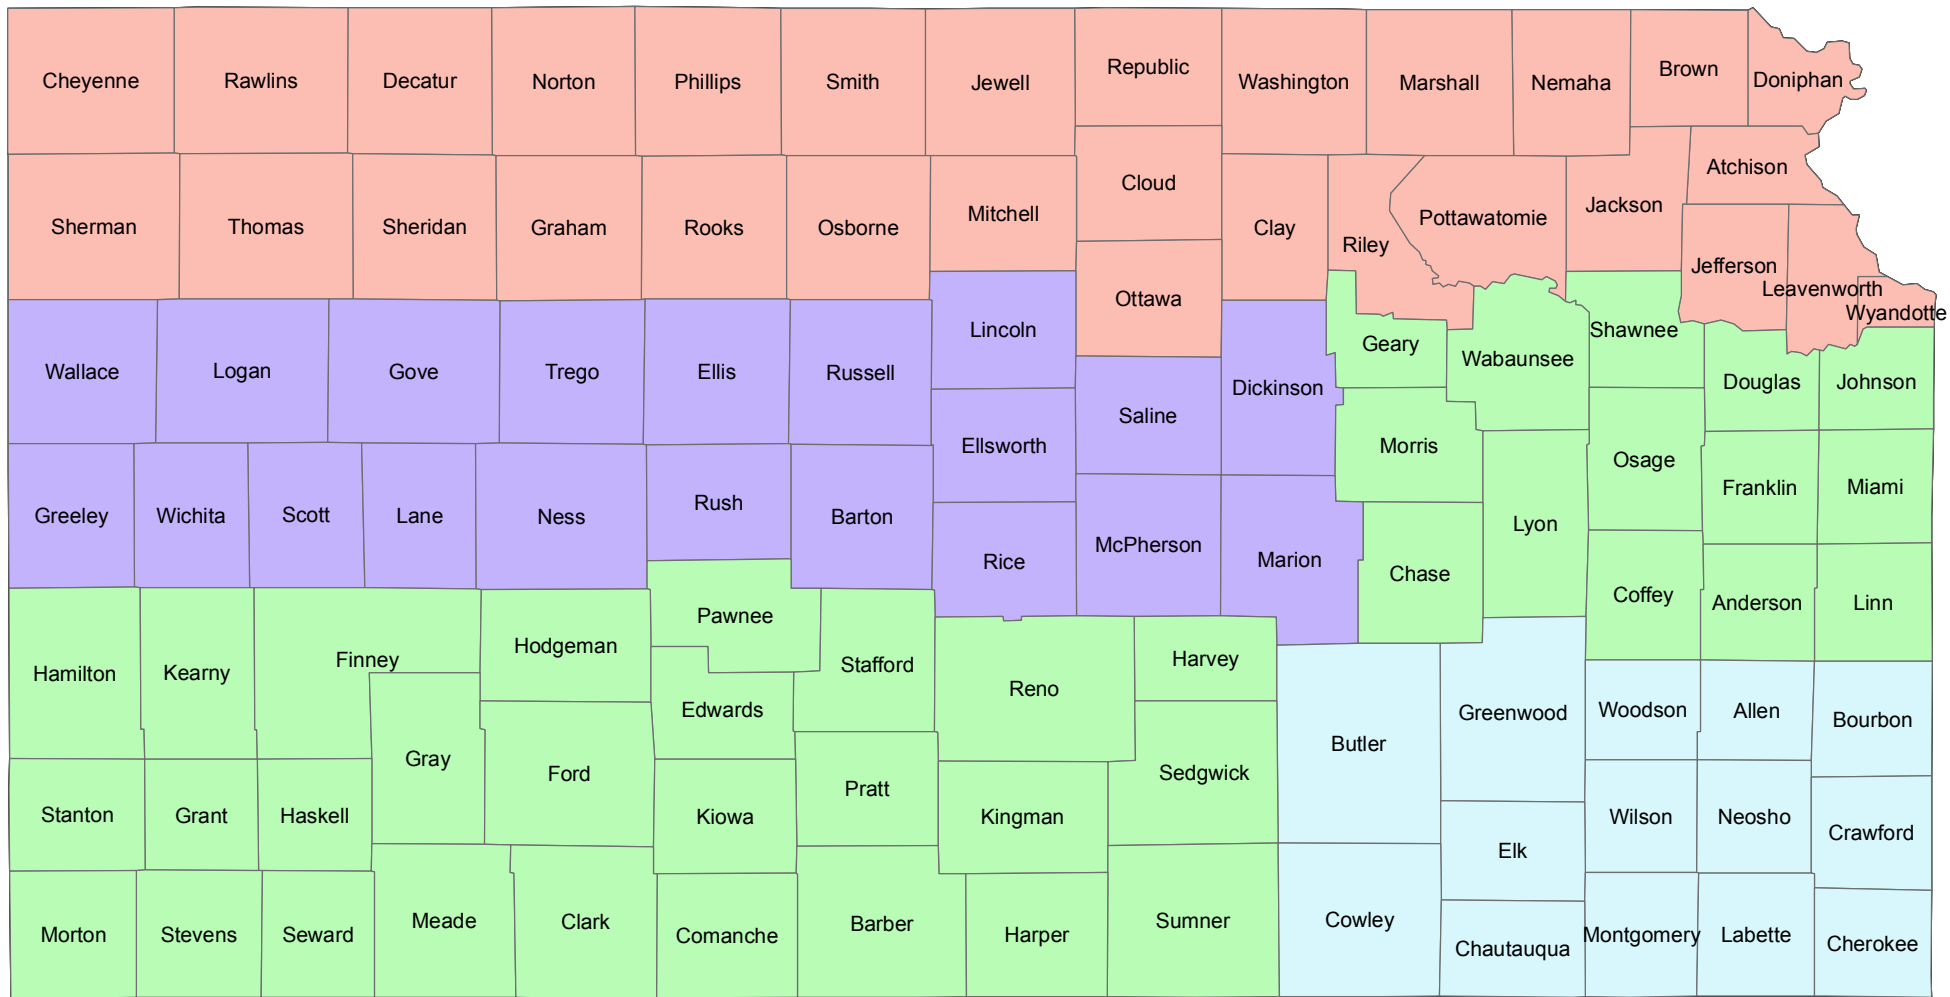

# Kansas

## 2014 Crop Year Final Planting Dates for Soybeans

June 15, 2014
  June 20, 2014
  June 25, 2014
  June 30, 2014

Risk Management Agency  
 United States Department of Agriculture  
 Topeka Regional Office  
 Telephone: (785) 228-5512  
 December 2013