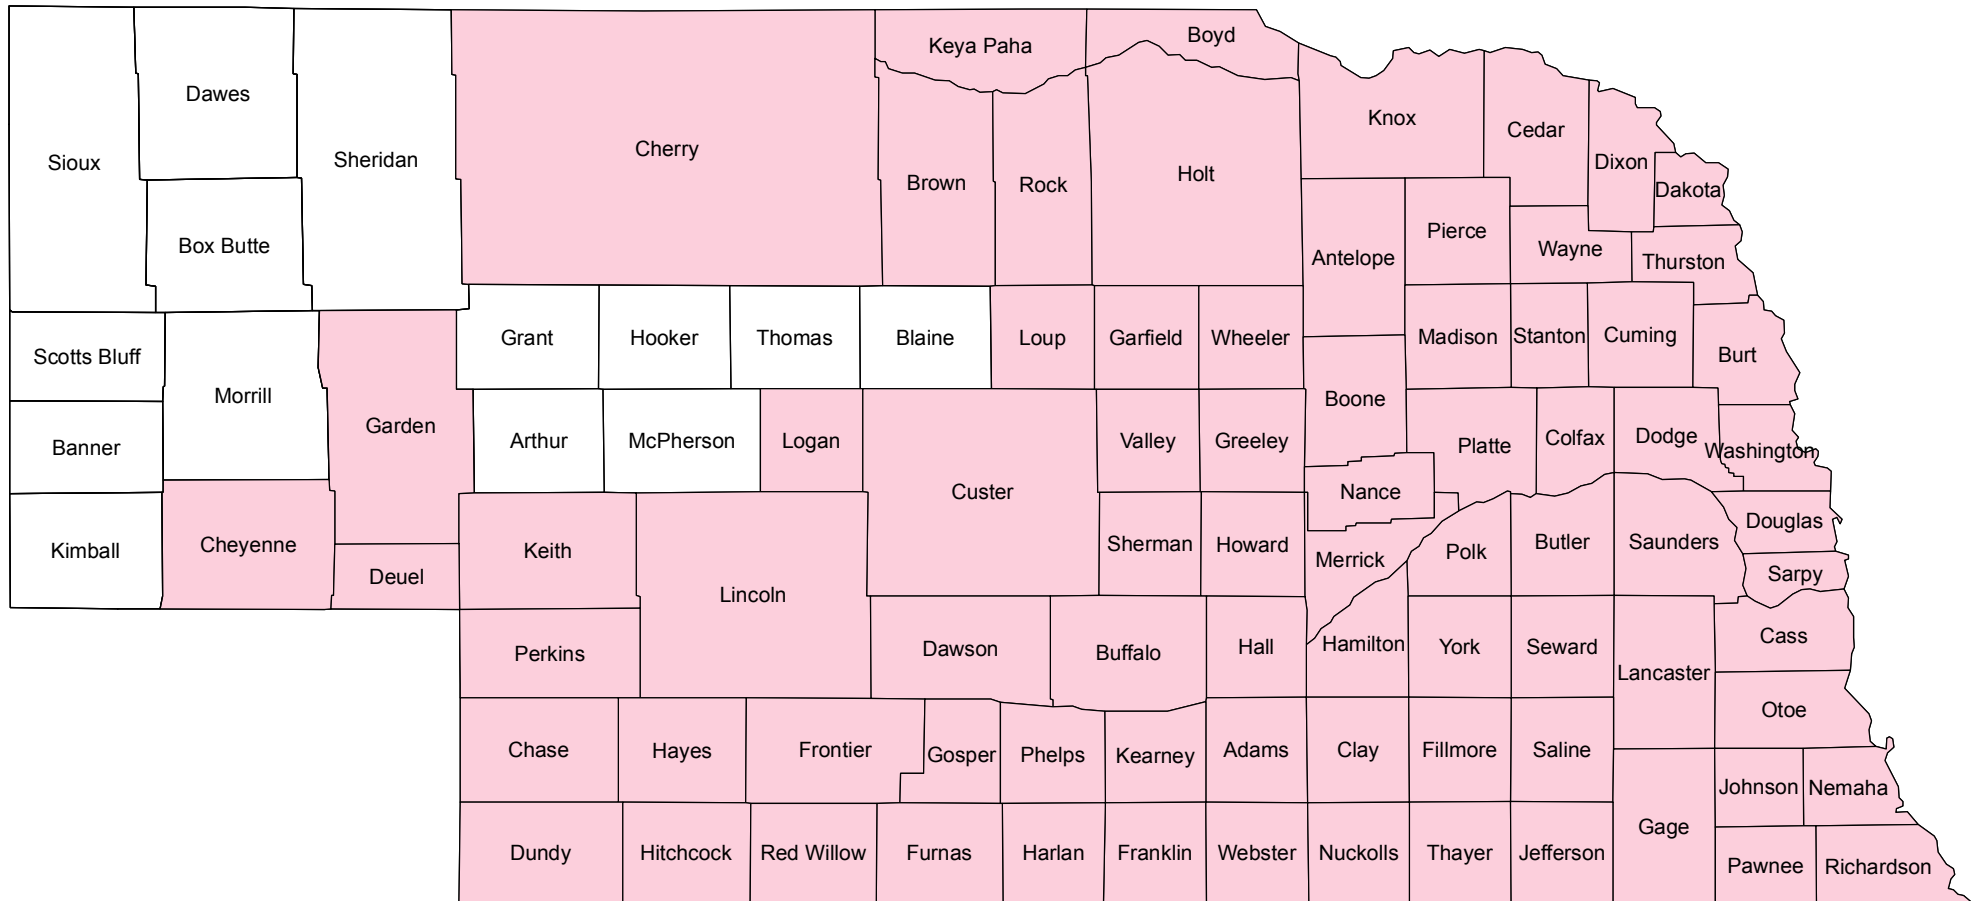

Nebraska

2014 Crop Year Final Planting Dates for Soybeans

June 10, 2014

Risk Management Agency
 United States Department of Agriculture
 Topeka Regional Office
 Telephone: (785) 228-5512
 December 2013